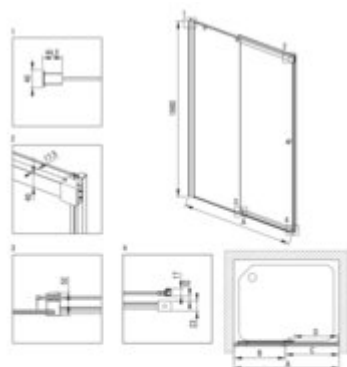

Product code: KTSPN11P
EAN: 5907650820666
Color: nero
Warranty [years]: 5

Shower door

Finish	nero
Width [mm]	1100
Height [mm]	2000
Glass finish	transparent
Glass thickness [mm]	6
Active cover installation	yes
Masking of assembly elements	to be completed with KTS walk-in
Profiles levelling the curvature of the walls	yes
Holders	yes
Tempered glass TOTAL WHITE	with safety
Reversible doors	yes
Silent closing	yes
Installation without shower tray possible	yes
Lifting hinges	yes
Hinges flush with the glass	no
possibility to cut the upper guide and threshold strip	yes
Showe cabin	
Side dimension [mm]	1110

Features:

- Hydrophobic Active-Cover coating that makes it easier for water to run off the glass
- Covering of assembly elements
- TOTALWHITE transparent glass
- Profiles leveling the curvature of the walls
- Safe and durable tempered glass
- Dedicated cleaning agent, safe for cleaned surfaces
- Dedicated to Active Cover surfaces
- Reversible door that allows the cabin to be mounted on the right or left side
- The profile system makes it possible to reduce the curvature of the walls
- Only the best materials, the quality of which has been confirmed by laboratory tests
- Precise door closing through lifting hinges
- Resistance to impacts, chemicals and stains in accordance with PN-EN 14428+A1:2008 norm, c
- The shower enclosure can be installed directly on tiles or on Correo (KQR) granite shower trays as well as Kerria Plus (KTS) and Silia (KSKA) acrylic shower trays.