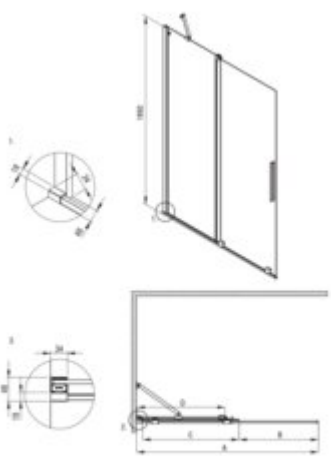

PRIZMA

Shower wall, walk-in

Product code: KTJ_A30R

EAN: 5907650849322

Color: bianco

Warranty [years]: 5

Model	Size	A (mm)	B (mm)	C (mm)	D (mm)
KTJ K30R	800x1950	780-800	310	420	370
KTJ K30R	900x1950	880-900	360	470	420
KTJ K30R	1000x1950	980-1000	410	520	470
KTJ K30R	1200x1950	1180-1200	510	620	570
KTJ K30R	1400x1950	1380-1400	610	720	670

Width [mm]	1000
Height [mm]	1950
Glass finish	transparent
Glass thickness [mm]	6
Active cover	yes
Side dimension [mm]	1000
Railings	short to perpendicular wall/long to parallel wall
Tempered glass TOTAL WHITE	no
Reversible doors	yes
Installation without shower tray	yes possible
Possibility to install a railing to a perpendicular wall	yes

Features:

- Can be combined with a second sliding wall and the Prizma walk-in shower wall
- Safe and durable tempered glass
- Possibility to install the cabin without a shower tray, directly on the tiles
- Hydrophobic Active-Cover coating that makes it easier for water to run off the glass
- Dedicated to Active Cover surfaces
- Only the best materials, the quality of which has been confirmed by laboratory tests
- Reversible door that allows the cabin to be mounted on the right or left side
- The railings give the structure rigidity
- Resistance to impacts, chemicals and stains in accordance with PN-EN 14428+A1:2008 norm, c
- Dedicated cleaning agent, safe for cleaned surfaces
- Possibility of mounting the cabin directly on tiles or on Correo granite (KQR) and Kerria Plus acrylic (KTS) shower trays
- The set includes two rails - short and long
- Free combination of elements