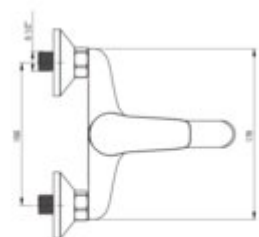

BORO

Washbasin tap, wall-mounted

Product code: BMO_N50M

EAN: 5907650809777

Color: nero

Warranty [years]: 7

Mixer

Finish	nero
Material	brass
Mixer type	mixer, single-handle
Installation method	wall-mounted
Flow class [l/min]	A <= 15 (9.1 - 15)
Acoustic group [dB]	II (20 < x <= 30)

Mixer cartridge

Ceramic cartridge size	35 mm
------------------------	-------

Spout

Mixer spout range [mm]	233
Material	steel 304

Aerator

Aerator type	honeycomb
Aerator size	M24

Features:

- Innovative, durable and easy to clean Nero coating
- The mixer is equipped with a stream aerator
- Cleaning agent for fixtures in all colors available
- Only the best materials, the quality of which has been confirmed by laboratory tests