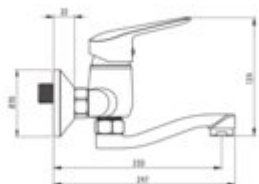

BORO

Washbasin tap, wall-mounted

Product code: BMO_N50M

EAN: 5907650809777

Color: nero

Warranty [years]: 7

Mixer

Finish	nero
Material	brass
Mixer type	mixer, single-handle
Installation method	wall-mounted
Flow class [l/min]	A <= 15 (9.1 - 15)
Acoustic group [dB]	II (20 < x <= 30)

Mixer cartridge

Ceramic cartridge size	35 mm
------------------------	-------

Spout

Mixer spout range [mm]	233
Material	steel 304

Aerator

Aerator type	honeycomb
Aerator size	M24

Features:

- Innovative, durable and easy to clean Nero coating
- The mixer is equipped with a stream aerator
- Cleaning agent for fixtures in all colors available
- Only the best materials, the quality of which has been confirmed by laboratory tests