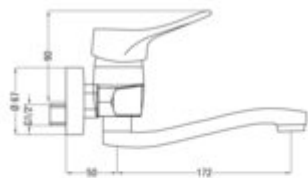

VERO

Washbasin tap, wall-mounted

Product code: BOW_050M

EAN: 5908212061053

Color: chrome

Warranty [years]: 5

Mixer

Finish	chrome
Material	brass
Mixer type	single-handle, mixer
Installation method	wall-mounted
Flow class [l/min]	A <= 15 (9.1 - 15)
Acoustic group [dB]	I (x <= 20)

Mixer cartridge

Ceramic cartridge size	40 mm
------------------------	-------

Spout

Spout type	swivel
Mixer spout range [mm]	222
Material	stainless steel

Aerator

Aerator type	honeycomb
Aerator size	M24

Features: