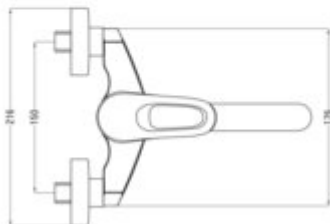

VERO

Washbasin tap, wall-mounted

Product code: BOW_050M

EAN: 5908212061053

Color: chrome

Warranty [years]: 5

Mixer

Finish	chrome
Material	brass
Mixer type	single-handle, mixer
Installation method	wall-mounted
Flow class [l/min]	A <= 15 (9.1 - 15)
Acoustic group [dB]	I (x <= 20)

Mixer cartridge

Ceramic cartridge size	40 mm
------------------------	-------

Spout

Spout type	swivel
Mixer spout range [mm]	222
Material	stainless steel

Aerator

Aerator type	honeycomb
Aerator size	M24

Features: