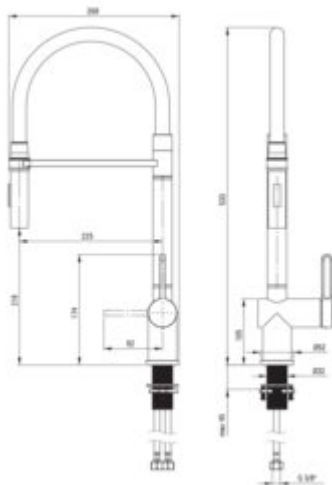

MAGNETIC Kitchen tap

Product code: BRM_C72M
EAN: 5907650864103
Color: brushed bronze
Warranty [years]: 7

Mixer

Finish	brushed bronze
Material	steel 304
Mixer type	single-handle, mixer
Installation method	standing
Flow class [l/min]	Z - 4-9 l/min
Acoustic group [dB]	I (x <= 20)

Mixer cartridge

Ceramic cartridge size	35 mm
------------------------	-------

Spout

Spout type	elastic
Material	silicone

Aerator

Aerator type	honeycomb
--------------	-----------

Connecting hose

Length [mm]	600
Installation thread	3/8"
Connection thread	M10

Hand shower

Number of functions	2
---------------------	---

Features:

- Deante Design Studio Collection
- Coating applied using the PVD method
- Innovative and easy-to-maintain coating - brushed bronze
- The mixer is equipped with a stream aerator
- Z flow class (4-9 l/min) allowing for water consumption reduction
- The mounting sleeve facilitates the installation of the mixer
- 2-function spout
- Magnetic spout holder
- 45 cm connection hoses included