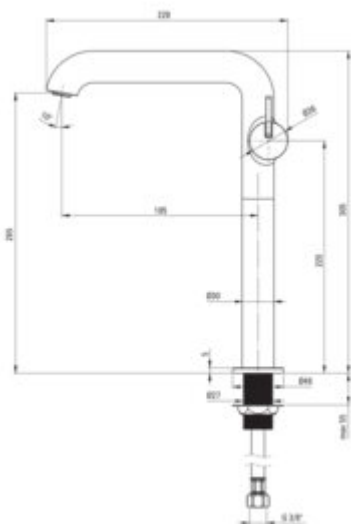

## Washbasin tap, tall

**Product code:** BQS\_R24K

**EAN:** 5907650826927

**Color:** brushed gold

**Warranty [years]:** 7

### Mixer

Finish	brushed gold
Material	brass
Mixer type	single-handle, mixer
Installation method	standing
Total mixer height [mm]	305
Flow class [l/min]	Z - 4-9 l/min
Acoustic group [dB]	I (x <= 20)

### Mixer cartridge

Ceramic cartridge size	25 mm
------------------------	-------

### Connecting hose

Length [mm]	450
Installation thread	3/8"
Connection thread	M10