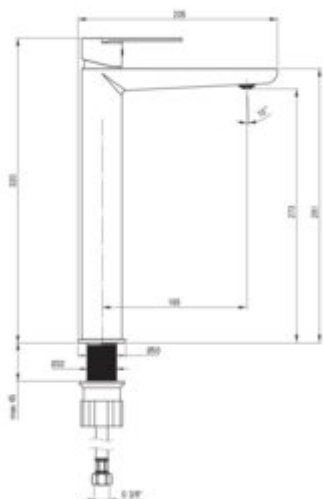

ALPINIA
Washbasin tap, tall

Product code: BGA_020K

EAN: 5908212054468

Color: chrome

Warranty [years]: 7

Mixer

Finish	chrome
Material	brass
Mixer type	single-handle, mixer
Installation method	standing
Total mixer height [mm]	320
Flow class [l/min]	Z - 4-9 l/min
Acoustic group [dB]	I (x <= 20)

Mixer cartridge

Ceramic cartridge size	35 mm
------------------------	-------

Spout

Spout type	still
Mixer spout range [mm]	165
Material	brass

Aerator

Aerator type	coin-slot
Aerator size	M24

Connecting hose

Length [mm]	600
Installation thread	3/8"
Connection thread	M10

Features:

- Light and subtle design
- Coin-slot aerator
- The mixer is equipped with a stream aerator
- 45 cm connection hoses included
- Only the best materials, the quality of which has been confirmed by laboratory tests
- The mixer body is made of the highest quality brass
- Cleaning agent for fixtures in all colors available