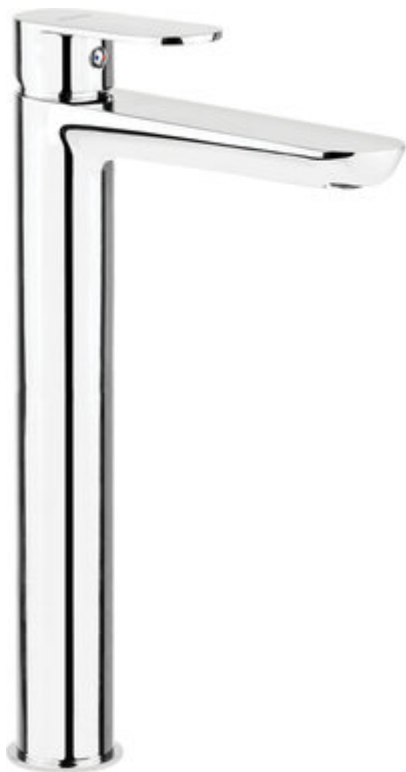

ALPINIA
Washbasin tap, tall

Product code: BGA_020K

EAN: 5908212054468

Color: chrome

Warranty [years]: 7

Mixer

Finish	chrome
Material	brass
Mixer type	single-handle, mixer
Installation method	standing
Total mixer height [mm]	320
Flow class [l/min]	Z - 4-9 l/min
Acoustic group [dB]	I (x <= 20)

Mixer cartridge

Ceramic cartridge size	35 mm
------------------------	-------

Spout

Spout type	still
Mixer spout range [mm]	165
Material	brass

Aerator

Aerator type	coin-slot
Aerator size	M24

Connecting hose

Length [mm]	600
Installation thread	3/8"
Connection thread	M10

Features:

- Light and subtle design
- Coin-slot aerator
- The mixer is equipped with a stream aerator
- 45 cm connection hoses included
- Only the best materials, the quality of which has been confirmed by laboratory tests
- The mixer body is made of the highest quality brass
- Cleaning agent for fixtures in all colors available