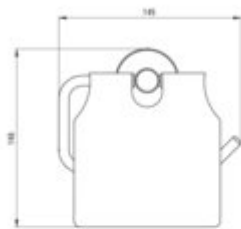

JASMIN

Toilet paper holder

Product code: ADJ_0221

EAN: 5907650829065

Color: chrome

Warranty [years]: 2

Finish	chrome
Surface type	shine
Material	steel 304
Height [mm]	140
Width [mm]	143
Depth [mm]	70
Mounting kit included	yes