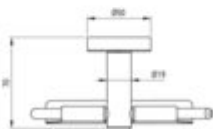

JASMIN

Toilet paper holder

Product code: ADJ_0221

EAN: 5907650829065

Color: chrome

Warranty [years]: 2

Finish	chrome
Surface type	shine
Material	steel 304
Height [mm]	140
Width [mm]	143
Depth [mm]	70
Mounting kit included	yes