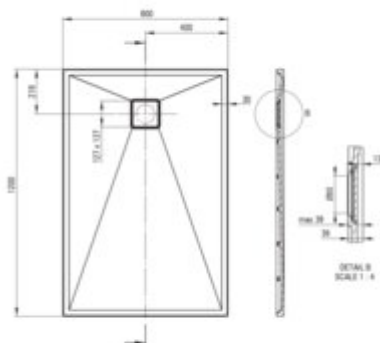

CORREO

Granite shower tray, rectangular

Product code: KQR_S44B

EAN: 5908212095812

Color: metallic grey

Warranty [years]: 10

Finish	metallic grey
Material	granite
Shape	rectangular
Width [mm]	800
Length [mm]	1200
Height [mm]	36
Installation method	directly on the spout, on the floor level, on the construction material support
Drain diameter	90
possibility to cut to size	yes
Hydrophobicity	yes

Features:

- Properties of Deante granite: resistance to impact, high temperature, discoloration, therm
- Hydrophobic properties repel water molecules
- The finish enriched with silver ions adds antiseptic properties
- For installation at floor level, directly on the screed or supported by construction mater
- Possibility of cutting the granite shower tray
- Warning! The NHC_029C siphon fits this shower tray
- Warning! The NHC_029D siphon fits this shower tray
- Dedicated cleaning agent, safe for cleaned surfaces
- Only the best materials, the quality of which has been confirmed by laboratory tests
- Anti-slip properties of granite shower trays