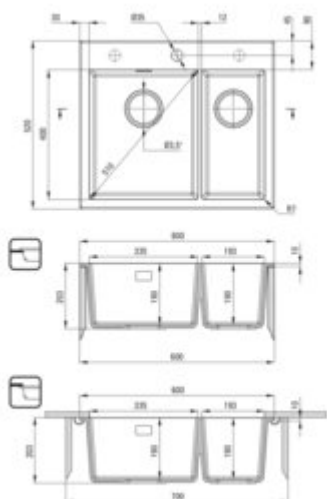

Product code: ZQE_S503

EAN: 5908212097847

Color: metallic grey

Warranty [years]: 18

Sink

Finish	metallic grey
Surface type	matte
Material	granite
Installation method	inset, undermount
Number of bowls	1.5
Minimum cabinet width [mm]	600
Width [mm]	520
Length [mm]	600
Height [mm]	203
Bowl depth [mm]	190
2nd bowl depth [mm]	190
Cut-out Length [mm]	580
Cut-out Width [mm]	500
Cut-out Length [mm]	540
Cut-out Width [mm]	400
Equipped with accessories	yes
Drain diameter	3.5"
Number of holes	1
Number of pre-drilled holes	2

Sink waste kit

Finish	steel
Plug type	automatic, with a button, manual
Low siphon/ Space saver	yes
possibility to connect a dishwasher/ washing machine	yes

Features:

- Deante Design Studio Collection
- Properties of Deante granite: resistance to impact, high temperature, discoloration, therm
- Longest, 18 years warranty
- The sink is equipped with fittings with a connection to the dishwasher
- Hydrophobic properties repel water molecules
- Additional multi-functional small compartment - e.g. for rinsing vegetables and fruits or
- Possibility to buy a sponge hook that fits perfectly with this model.
- Possibility to buy a cloth rail that fits perfectly with this model
- Additional milled holes for mounting a dispenser or other accessories
- Dedicated cleaning agent, safe for cleaned surfaces
- Space-saving siphon which facilitates e.g. sorting waste
- The finish enriched with silver ions adds antiseptic properties
- Automatic plug activated with a CLICK button