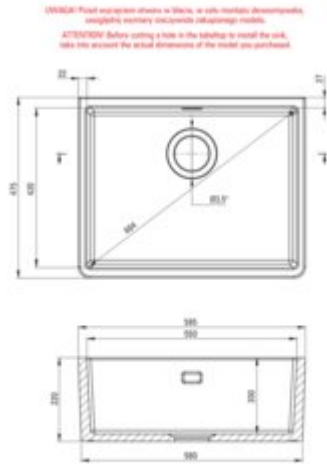

SABOR
Ceramic sink, 1-bowl

Product code: ZCB_610K
EAN: 5908212074046
Color: white
Warranty [years]: 2

Sink

Finish	white
Surface type	shine
Material	ceramic
Installation method	farmhouse, top mounted
Number of bowls	1
Minimum cabinet width [mm]	600
Width [mm]	475
Length [mm]	595
Height [mm]	220
Bowl depth [mm]	200
Equipped with accessories	yes
Drain diameter	3.5"

Sink waste kit

Finish	steel
Plug type	manual
Low siphon/ Space saver	yes
possibility to connect a dishwasher/ washing machine	yes

Features:

- **ATTENTION!** A special method of assembly - modular, standing. Details in the manual. Prepa
- Hard and durable ceramics does not lose its properties with long use
- The sink is equipped with fittings with a connection to the dishwasher
- The exceptionally spacious and deep bowl will even accommodate trays taken out of the oven
- Dedicated cleaning agent, safe for cleaned surfaces
- Space-saving siphon which facilitates e.g. sorting waste