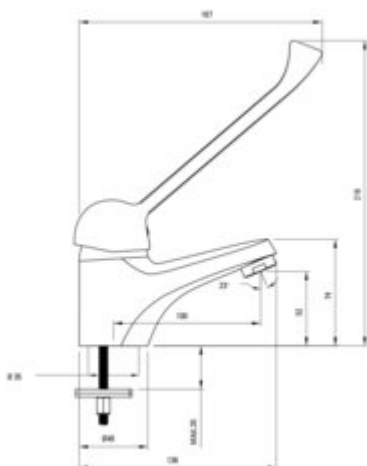

JOKO

Washbasin tap

Product code: BOJ_020C

EAN: 5908212086605

Color: chrome

Warranty [years]: 5

Mixer

Finish	chrome
Material	brass
Mixer type	mixer, single-handle
Installation method	standing
Total mixer height [mm]	216
Flow class [l/min]	A <= 15 (9.1 - 15)
Acoustic group [dB]	I (x <= 20)
Clinic lever	yes

Mixer cartridge

Ceramic cartridge size	40 mm
------------------------	-------

Spout

Spout type	still
Mixer spout range [mm]	100
Material	brass

Aerator

Aerator type	honeycomb
Aerator size	M24

Connecting hose

Length [mm]	350
Installation thread	3/8"
Connection thread	M10

Features:

- Cleaning agent for fixtures in all colors available