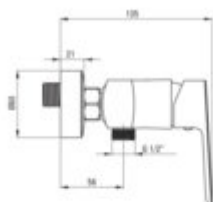

MARO

Shower mixer, wall-mounted

Product code: BLO_N40M

EAN: 5907650816683

Color: nero

Warranty [years]: 5

Mixer

Finish	black
Material	brass
Mixer type	single-handle, mixer
Installation method	wall-mounted
Flow class [l/min]	S - 15.1-19.8 l/min
Acoustic group [dB]	II (20 < x <= 30)

Mixer cartridge

Ceramic cartridge size	35 mm

Features:

- Innovative, durable and easy to clean Nero coating
- Only the best materials, the quality of which has been confirmed by laboratory tests
- Cleaning agent for fixtures in all colors available