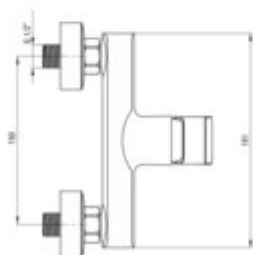

## Shower mixer, wall-mounted

Product code: BLO\_N40M

EAN: 5907650816683

Color: nero

Warranty [years]: 5

### Mixer

Finish	black
Material	brass
Mixer type	single-handle, mixer
Installation method	wall-mounted
Flow class [l/min]	S - 15.1-19.8 l/min
Acoustic group [dB]	II (20 < x <= 30)

### Mixer cartridge

Ceramic cartridge size	35 mm
------------------------	-------