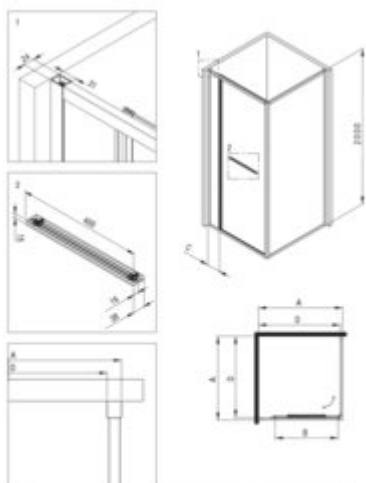

SQUARE

Shower cabin, square

Product code: KQB_D088P

EAN: 5907650898313

Color: titanium

Warranty [years]: 5

KQB	Size	A [mm]	B [mm]	C [mm]	D [mm]
KQB_D088P	800x800	790-800	800	172	755-776
KQB_D088P	900x900	890-900	900	172	855-876

Finish	titanium
Shape	square
Width [mm]	800
Length [mm]	800
Height [mm]	2000
Glass finish	transparent
Glass thickness [mm]	6
Active cover	yes
Adjustment range up to [mm]	20
Masking of assembly elements	yes
Profiles levelling the curvature of the walls	yes
Reversible doors	yes
Installation without shower tray possible	yes
Double top rollers with ball bearings	yes
Detachable lower rollers	yes

Features:

- The doors slide inside the enclosure - more space in every bathroom.
- Safe and durable tempered glass
- Hydrophobic Active-Cover coating that makes it easier for water to run off the glass
- Innovative, durable and easy to clean Titanium coating
- Only the best materials, the quality of which has been confirmed by laboratory tests
- Dedicated to Active Cover surfaces
- Resistance to impacts, chemicals and stains in accordance with PN-EN 14428+A1:2008 norm, c
- Possibility to install the cabin without a shower tray, directly on the tiles
- Reversible door that allows the cabin to be mounted on the right or left side
- Profiles leveling the curvature of the walls
- Covering of assembly elements
- Double top rollers with ball bearings
- Dedicated cleaning agent, safe for cleaned surfaces