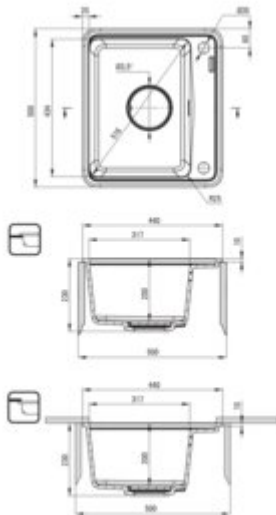

MOMI Granite sink, 1-bowl

Product code: ZKM_A103

EAN: 5907650831075

Color: alabaster

Warranty [years]: 18

Sink

Finish	alabaster
Surface type	matte
Material	granite
Installation method	inset, undermount
Number of bowls	1
Minimum cabinet width [mm]	500
Width [mm]	440
Length [mm]	500
Height [mm]	230
Bowl depth [mm]	200
Cut-out Length [mm]	480
Cut-out Width [mm]	420
Cut-out Length [mm]	460
Cut-out Width [mm]	400
Reversible	yes
Equipped with accessories	yes
Drain diameter	3.5"
Number of holes	2
Additional features	cutting board included, drain cover included

Sink waste kit

Finish	steel
Plug type	automatic, with a button
Low siphon/ Space saver	yes
possibility to connect a dishwasher/ washing machine	yes

Features:

- Deante Design Studio Collection
- Harmonious design
- Deep bowl
- Under-mounting possible
- ATTENTION! Before cutting a hole in the tabletop to install the sink, take into account th
- Granite drain cover
- Automatic CLICK plug
- Chopping board included
- Properties of Deante granite: resistance to impact, high temperature, discoloration, therm
- Hydrophobic properties repel water molecules
- Space-saving siphon which facilitates e.g. sorting waste
- Dedicated cleaning agent, safe for cleaned surfaces
- The finish enriched with silver ions adds antiseptic properties