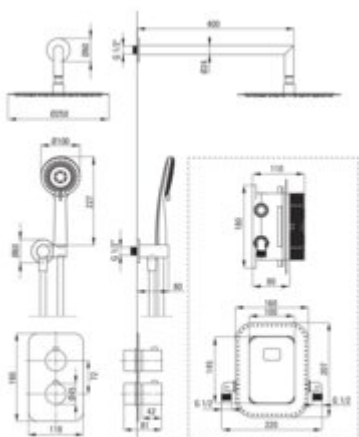

Concealed shower set, with thermostatic BOX

Product code: BXYZFEBT

EAN: 5907650844891

Color: brushed steel

Warranty [years]: 7

Mixer (BXY_FEBT)

Mixer type	Concealed BOX
Installation method	concealed

Mixer (BXY_X44T)

Mixer type	Concealed BOX, thermostatic
Installation method	concealed
Flow class [l/min]	S - 15.1-19.8 l/min
Acoustic group [dB]	I (x ≤ 20)

Spout

Spout type	still
------------	-------

Shower overhead

Shape	round
Material	steel 304
Diameter [mm]	250
Anti-calc	yes
Quick response time for turning the water on and off	yes

Hand shower

Number of functions	3
Anti-calc	yes
Stream type	rain, mixed, hydromassage

Hose

Length [mm]	1500
Braid material	PVC
Anti-twist	1

Angled hose connector

Finish	steel
Connection type	for the hose with hand shower holder
Shape	round
Material	brass
Connection thread	yes
Concealed mounting	yes

Features:

- Convenient installation - you can install the BOX now and choose external elements at any
- Timelessness and unlimited creative possibilities
- Complementarity and comprehensiveness of the offer
- The best materials guarantee durability and reliability of the product
- Only the best materials, the quality of which has been confirmed by laboratory tests
- Innovative and easy to maintain brushed steel coating
- 38° temperature lock
- Adjustable shower hand angle
- Anti-calc system facilitating the removal of limescale deposits
- Ultra thin steel head
- Anti-twist system, preventing the hose from twisting
- Steel shower head
- Cleaning agent for fixtures in all colors available
- Flush-mounted installation ensures the aesthetics of the bathroom