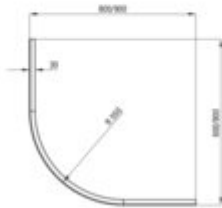

DEEP
Shower tray cover, half round

Product code: KTD_0420
EAN: 5908212008119
Color: white
Warranty [years]: 2

| | |
|-------------|------------|
| Finish | white |
| Material | acrylic |
| Shape | half round |
| Height [mm] | 375 |