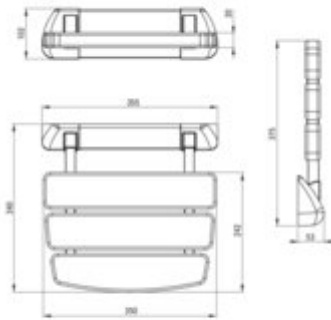

VITAL

Wall-mounted seat, foldable

Product code: NIV_651A

EAN: 5907650822967

Color: white

Warranty [years]: 2

Finish	white
Material	ABS, aluminium
Height [mm]	102
Width [mm]	355
Depth [mm]	340
Load [kg]	130

Features: