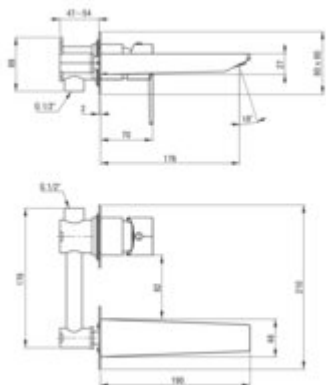

AGAWA

Washbasin tap, concealed

Product code: BQG_054L

EAN: 5908212083529

Color: chrome

Warranty [years]: 7

Mixer

Finish	chrome
Material	brass
Mixer type	single-handle, mixer
Installation method	concealed
Flow class [l/min]	Z - 4-9 l/min
Acoustic group [dB]	I (x <= 20)

Mixer cartridge

Ceramic cartridge size	35 mm
------------------------	-------

Spout

Mixer spout range [mm]	176
Material	brass

Aerator

Aerator type	honeycomb, swivel
Aerator size	M24

Features:

- The mixer body is made of the highest quality brass
- The mixer is equipped with a stream aerator
- The movable aerator allows you to direct the water stream
- Flush-mounted installation ensures the aesthetics of the bathroom
- Z flow class (4-9 l/min) allowing for water consumption reduction
- The lever on the side makes it easier to keep the spout clean
- Only the best materials, the quality of which has been confirmed by laboratory tests
- Cleaning agent for fixtures in all colors available
- The faucet includes a concealed element