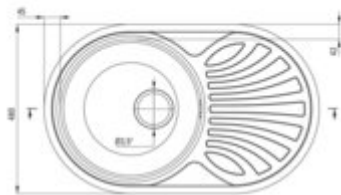

## TWIST

### Steel sink, 1-bowl with drainer

Product code: ZEU\_311B

EAN: 5907650846406

Color: décor

Warranty [years]: 2

#### Sink

Finish	décor
Surface type	décor
Material	steel 201
Installation method	inset
Number of bowls	1
Minimum cabinet width [mm]	500
Width [mm]	480
Length [mm]	770
Height [mm]	165
Bowl depth [mm]	165
Cut-out Length [mm]	750
Cut-out Width [mm]	460
Reversible	yes
Equipped with accessories	yes
Drain diameter	3.5"