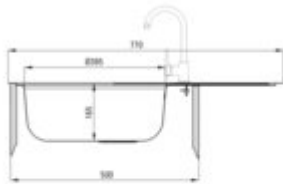

### Steel sink, 1-bowl with drainer

Product code: ZEU\_311B

EAN: 5907650846406

Color: décor

Warranty [years]: 2

#### Sink

Finish	décor
Surface type	décor
Material	steel 201
Installation method	inset
Number of bowls	1
Minimum cabinet width [mm]	500
Width [mm]	480
Length [mm]	770
Height [mm]	165
Bowl depth [mm]	165
Cut-out Length [mm]	750
Cut-out Width [mm]	460
Reversible	yes
Equipped with accessories	yes
Drain diameter	3.5"