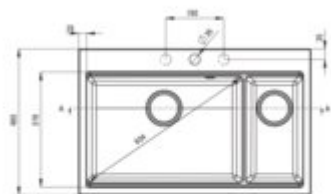

ADEL
Granite sink, 1.5-bowl

Product code: ZLM_T503

EAN: 5907650833659

Color: anthracite metallic

Warranty [years]: 18

Sink

Finish	anthracite metallic
Surface type	matte
Material	granite
Installation method	inset
Number of bowls	1.5
Minimum cabinet width [mm]	800
Width [mm]	480
Length [mm]	760
Height [mm]	203
Bowl depth [mm]	190
Cut-out Length [mm]	740
Cut-out Width [mm]	460
Equipped with accessories	yes
Drain diameter	3.5"
Number of pre-drilled holes	3

Sink waste kit

Finish	steel
Plug type	automatic, manual
Low siphon/ Space saver	yes
possibility to connect a dishwasher/ washing machine	yes