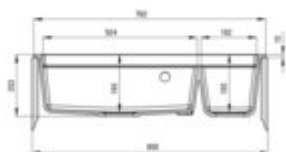

ADEL
Granite sink, 1.5-bowl

Product code: ZLM_T503

EAN: 5907650833659

Color: anthracite metallic

Warranty [years]: 18

Sink

Finish	anthracite metallic
Surface type	matte
Material	granite
Installation method	inset
Number of bowls	1.5
Minimum cabinet width [mm]	800
Width [mm]	480
Length [mm]	760
Height [mm]	203
Bowl depth [mm]	190
Cut-out Length [mm]	740
Cut-out Width [mm]	460
Equipped with accessories	yes
Drain diameter	3.5"
Number of pre-drilled holes	3

Sink waste kit

Finish	steel
Plug type	automatic, manual
Low siphon/ Space saver	yes
possibility to connect a dishwasher/ washing machine	yes