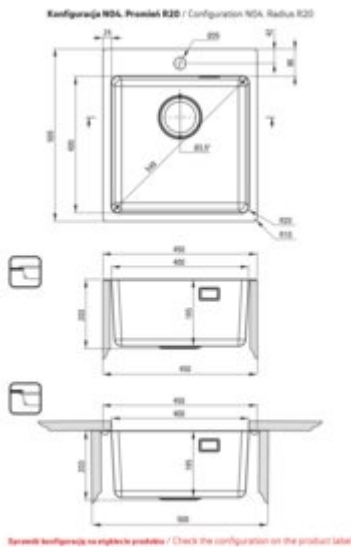

**OLFATO**  
Steel sink, 1-bowl

**Product code:** ZPO\_010A  
**EAN:** 5907650873785  
**Color:** brushed steel  
**Warranty [years]:** 2

**Sink**

Finish	steel
Surface type	brushed
Material	steel 304
Installation method	inset, flush, undermount
Number of bowls	1
Minimum cabinet width [mm]	450
Width [mm]	505
Length [mm]	450
Height [mm]	200
Bowl depth [mm]	200
Cut-out Length [mm]	430
Cut-out Width [mm]	485
Cut-out Length [mm]	400
Cut-out Width [mm]	400
Steel thickness [mm]	1
Reversible	no
Equipped with accessories	yes
Drain diameter	3.5"
Number of holes	1
Additional features	drain cover included

**Sink waste kit**

Finish	steel
Plug type	manual
Low siphon/ Space saver	yes
possibility to connect a dishwasher/ washing machine	yes

**Features:**

- Drain cover
- High-strength stainless steel
- The sink is equipped with fittings with a connection to the dishwasher
- Natural antiseptic properties of steel
- The exceptionally spacious and deep bowl will even accommodate trays taken out of the oven
- Space-saving siphon which facilitates e.g. sorting waste
- Dedicated cleaning agent, safe for cleaned surfaces
- Self-drilling tap hole - without voiding the warranty.