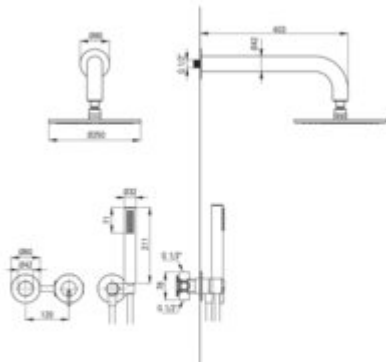

Product code: NQS_ROYK

EAN: 5907650866206

Color: brushed gold

Warranty [years]: 7

Mixer

Mixer type	single-handle, mixer
Installation method	concealed
Flow class [l/min]	S - 15.1-19.8 l/min
Acoustic group [dB]	I (x <= 20)

Spout

Spout type	still
Range of shower/ bath spout [mm]	382

Shower overhead

Shape	round
Material	brass
Diameter [mm]	250
Anti-calc	yes
Number of functions	1
Stream type	rain

Hand shower

Number of functions	1
Anti-calc	yes
Stream type	rain
Additional features	cool-out

Hose

Length [mm]	1500
Braid material	PVC
Anti-twist	1

Angled hose connector

Finish	brushed gold
Connection type	for the hose with hand shower holder
Shape	round
Material	brass
Connection thread	yes
Concealed mounting	yes

Features:

- Deante Design Studio Collection
- Noble form and timeless simplicity
- Flush-mounted installation ensures the aesthetics of the bathroom
- The mixer body is made of the highest quality brass
- Only the best materials, the quality of which has been confirmed by laboratory tests
- Adjustable shower hand angle
- Anti-calc hand shower
- Anti-calc system facilitating the removal of limescale deposits
- Anti-twist system, preventing the hose from twisting
- Cool-out hand shower
- Durable hose ends made of brass
- Coating applied using the PVD method
- The faucet includes a concealed element
- Innovative and easy to maintain brushed gold coating
- Ceramic mechanical Click type function switch
- Cleaning agent for fixtures in all colors available