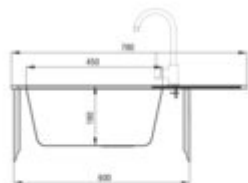

## Steel sink, 1-bowl with drainer

Product code: ZEX\_011B

EAN: 5908212034224

Color: satin

Warranty [years]: 2

### Sink

Finish	satin
Surface type	smooth, satin
Material	steel 304
Installation method	inset
Number of bowls	1
Minimum cabinet width [mm]	600
Width [mm]	500
Length [mm]	780
Height [mm]	180
Bowl depth [mm]	180
Cut-out Length [mm]	760
Cut-out Width [mm]	480
Reversible	yes
Equipped with accessories	yes
Drain diameter	3.5"