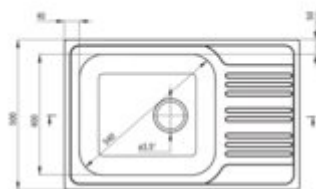

### Sink

Finish	satin
Surface type	smooth, satin
Material	steel 304
Installation method	inset
Number of bowls	1
Minimum cabinet width [mm]	600
Width [mm]	500
Length [mm]	780
Height [mm]	180
Bowl depth [mm]	180
Cut-out Length [mm]	760
Cut-out Width [mm]	480
Reversible	yes
Equipped with accessories	yes
Drain diameter	3.5"