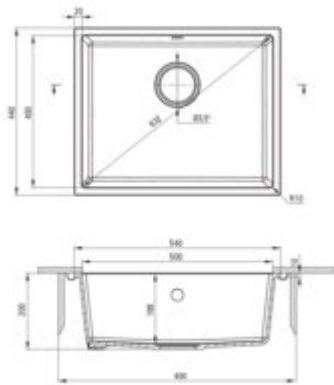

CORDA

Granite sink, 1-bowl

Product code: ZQA_A10C

EAN: 5908212042304

Color: alabaster

Warranty [years]: 18

Sink

Finish	alabaster
Surface type	matte
Material	granite
Installation method	undermount, flush, inset
Number of bowls	1
Minimum cabinet width [mm]	600
Width [mm]	440
Length [mm]	540
Height [mm]	200
Bowl depth [mm]	188
Cut-out Length [mm]	500
Cut-out Width [mm]	400
Reversible	no
Equipped with accessories	yes
Drain diameter	3.5"

Sink waste kit

Finish	steel
Plug type	manual
Low siphon/ Space saver	yes
possibility to connect a dishwasher/ washing machine	yes

Features:

- ATTENTION! Before cutting a hole in the tabletop to install the sink, take into account th
- Properties of Deante granite: resistance to impact, high temperature, discoloration, therm
- Longest, 18 years warranty
- The sink is equipped with fittings with a connection to the dishwasher
- Hydrophobic properties repel water molecules
- The exceptionally spacious and deep bowl will even accommodate trays taken out of the oven
- Dedicated cleaning agent, safe for cleaned surfaces
- Space-saving siphon which facilitates e.g. sorting waste
- Possibility to purchase a drainer that perfectly fits this model
- The finish enriched with silver ions adds antiseptic properties
- Deante Design Studio Collection