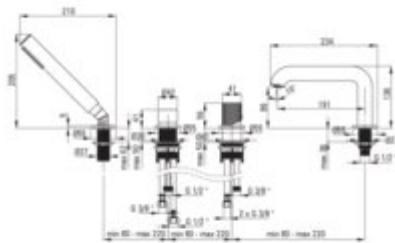

## Bath mixer, 4-hole

**Product code:** BHS\_F14M  
**EAN:** 5907650886495  
**Color:** brushed steel  
**Warranty [years]:** 7

### Mixer

Finish	steel
Material	brass
Mixer type	single-handle, mixer
Installation method	standing
Total mixer height [mm]	205
Flow class [l/min]	A <= 15 (9.1 - 15)
Acoustic group [dB]	I (x <= 20)

### Mixer cartridge

Ceramic cartridge size	35 mm
------------------------	-------

### Connecting hose

Length [mm]	450
Installation thread	3/8"
Connection thread	M12