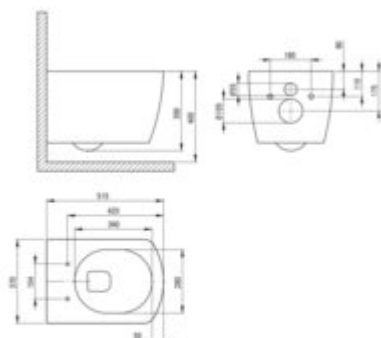

BLUR

Toilet bowl, wall-mounted

Product code: CDZ_6ZPW

EAN: 5908212070680

Color: white

Warranty [years]: 10

Finish	white
Material	ceramic
Type	wall-mounted
Rim type	rimless
Hidden mountings	yes
Width [mm]	370
Length [mm]	513
Height [mm]	350
Mounting holes spacing / Axis [mm]	180
Toilet seat	sold separately
Mounting kit included	yes

Features:

- Hard and durable ceramics does not lose its properties with long use
- Antibacterial coating, preventing the growth of microorganisms
- Rimless bowl for easy cleaning and hygiene
- Slow-close toilet seat sold separately
- Mounting system with hidden fixings
- Hygienic certificate of the National Institute of Hygiene confirming the product's complia
- Dedicated cleaning agent, safe for cleaned surfaces