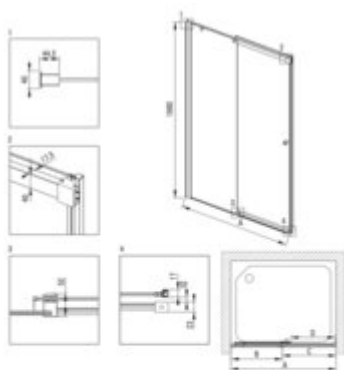

KERRIA PLUS Shower doors

Product code: KTSP012P
EAN: 5907650820369
Color: chrome
Warranty [years]: 5

Shower door

Finish	chrome
Width [mm]	1200
Height [mm]	2000
Glass finish	transparent
Glass thickness [mm]	6
Active cover installation	yes
Masking of assembly elements	to be completed with KTS walk-in
Profiles levelling the curvature of the walls	yes
Holders	with safety
Tempered glass TOTAL WHITE	yes
Reversible doors	yes
Silent closing	yes
Installation without shower tray possible	yes
Lifting hinges	no
Hinges flush with the glass	no
possibility to cut the upper guide and threshold strip	yes
Showe cabin	
Side dimension [mm]	1210

Features:

- Hydrophobic Active-Cover coating that makes it easier for water to run off the glass
- Covering of assembly elements
- TOTALWHITE transparent glass
- Profiles leveling the curvature of the walls
- Safe and durable tempered glass
- Dedicated cleaning agent, safe for cleaned surfaces
- Dedicated to Active Cover surfaces
- Reversible door that allows the cabin to be mounted on the right or left side
- The profile system makes it possible to reduce the curvature of the walls
- Only the best materials, the quality of which has been confirmed by laboratory tests
- Resistance to impacts, chemicals and stains in accordance with PN-EN 14428+A1:2008 norm, c
- The shower enclosure can be installed directly on tiles or on Correo (KQR) granite shower trays as well as Kerria Plus (KTS) and Silia (KSKA) acrylic shower trays.