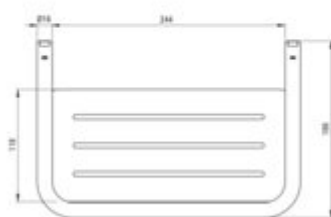

SILIA

Shower basket

Product code: ADI_N551

EAN: 5907650826118

Color: nero

Warranty [years]: 2

Finish	nero
Surface type	matte
Material	brass, stainless steel
Height [mm]	89
Width [mm]	276
Depth [mm]	186
Mounting kit included	yes