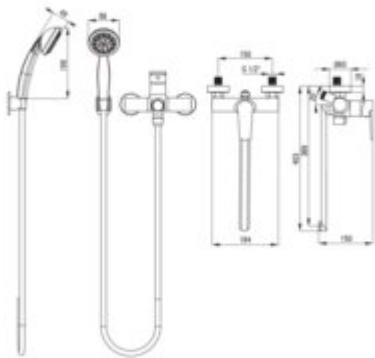

TUBO

Washbasin-bathtub tap, wall-mounted

Product code: BUT_057M

EAN: 5907650826361

Color: chrome

Warranty [years]: 7

Mixer

Finish	chrome
Material	brass
Mixer type	single-handle, mixer
Installation method	wall-mounted
Flow class [l/min]	A <= 15 (9.1 - 15)
Acoustic group [dB]	I (x <= 20)

Mixer cartridge

Ceramic cartridge size	35 mm
------------------------	-------

Spout

Mixer spout range [mm]	389
Material	stainless steel

Function switch

Switch type	ceramic mechanical
-------------	--------------------

Aerator

Aerator type	honeycomb
Aerator size	M24

Hose

Length [mm]	1500
-------------	------

Hand shower

Number of functions	1
---------------------	---

Features:

- The mixer body is made of the highest quality brass
- The mixer is equipped with a stream aerator
- Only the best materials, the quality of which has been confirmed by laboratory tests
- Mechanical ceramic function switch
- Cleaning agent for fixtures in all colors available