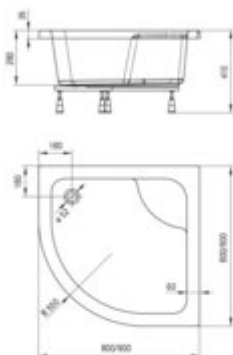

DEEP

Acrylic shower tray, half round

Product code: KTD_041B

EAN: 5908212008089

Color: white

Warranty [years]: 2

Finish	white
Material	acrylic
Shape	half round
Width [mm]	900
Length [mm]	900
Height [mm]	280
Depth [mm]	250
arc radius [mm]	550
Installation method	on the floor level
Drain diameter	50
Metal concealed toilet frame with adjustable feet	yes
to be completed with the housing	yes
Antibacterial	no
possibility to cut to size	no

Features:

- Important! The shower tray is sold without a cover. The KTD_0410 cover fits the shower tra
- Durable acrylic material that maintains its shine and color
- Metal frame with adjustable feet included
- Attention: waste trap NHC_025C or half-siphon NHC_620K and CLICK-CLACK plug can be used wi
- Dedicated cleaning agent, safe for cleaned surfaces
- Only the best materials, the quality of which has been confirmed by laboratory tests