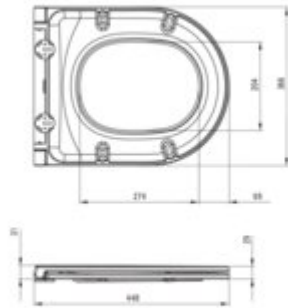

ROUND Toilet seat, slim

Product code: CGR_6SOZ

EAN: 5907650880578

Color: white

Warranty [years]: 2

Finish	white
Material	duroplast
Slow-close toilet seat	yes
Slim toilet seat	yes
Width [mm]	366
Length [mm]	448
Quick seat detachment	yes
Antibacterial	yes
Adjustable mounting spacing	no

Features:

- Quick and easy disconnection function
- A thin and delicate slim type toilet seat
- Soft-closing toilet seat
- Dedicated cleaning agent, safe for cleaned surfaces