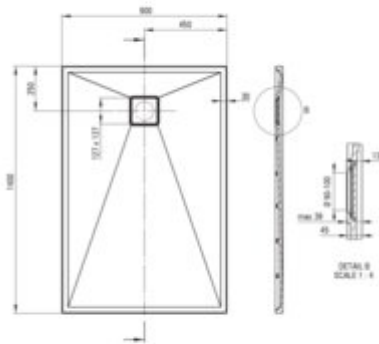

CORREO Granite shower tray, rectangular

Product code: KQR_N47B

EAN: 5907650821144

Color: nero

Warranty [years]: 10

Finish	nero
Material	granite
Shape	rectangular
Width [mm]	900
Length [mm]	1400
Height [mm]	45
Installation method	directly on the spout, on the construction material support, on the floor level
Drain diameter	90
possibility to cut to size	yes
Hydrophobicity	yes

Features:

- Properties of Deante granite: resistance to impact, high temperature, discoloration, therm
- Hydrophobic properties repel water molecules
- For installation at floor level, directly on the screed or supported by construction mater
- Possibility of cutting the granite shower tray
- Dedicated cleaning agent, safe for cleaned surfaces
- Only the best materials, the quality of which has been confirmed by laboratory tests
- Anti-slip properties of granite shower trays
- The finish enriched with silver ions adds antiseptic properties
- Warning! The NHC_029D siphon fits this shower tray
- Warning! The NHC_029C siphon fits this shower tray