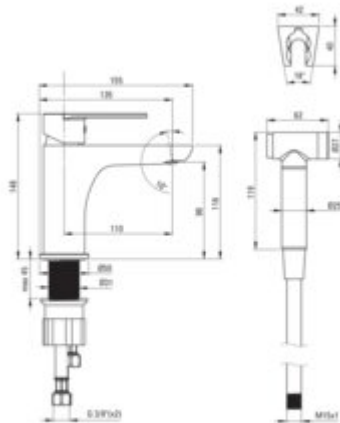

ALPINIA

Washbasin tap

Product code: BGA_027M

EAN: 5908212069325

Color: chrome

Warranty [years]: 7

Mixer

Finish	chrome
Material	brass
Mixer type	single-handle, mixer
Installation method	standing
Total mixer height [mm]	145
Flow class [l/min]	Z - 4-9 l/min
Acoustic group [dB]	I (x <= 20)
Plug included in the set	no
Check valves	no

Mixer cartridge

Ceramic cartridge size	35 mm
------------------------	-------

Spout

Spout type	still
Mixer spout range [mm]	110
Material	brass

Aerator

Aerator type	coin-slot
Aerator size	M24

Connecting hose

Length [mm]	450
Installation thread	3/8"
Connection thread	M8

Hose

Length [mm]	1500
Braid type	double braided
Anti-twist	1
slim	no

Hand shower

Number of functions	1
Start_stop	yes
Additional features	cool-out

Features:

- The mixer body is made of the highest quality brass
- The mixer is equipped with a stream aerator
- The mounting sleeve facilitates the installation of the mixer
- 45 cm connection hoses included
- Z flow class (4-9 l/min) allowing for water consumption reduction
- The mixer is equipped with non-return valves so that the mixed water does not flow back in
- Anti-twist system, preventing the hose from twisting
- Coin-slot aerator
- Light and subtle design
- Only the best materials, the quality of which has been confirmed by laboratory tests
- Durable hose ends made of brass
- we recommend buying a universal plug in the color of the mixer
- Cleaning agent for fixtures in all colors available