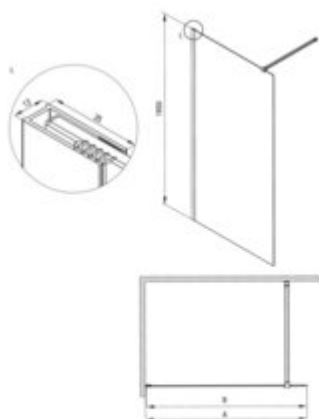

PRIZMA
Shower wall, walk-in

Product code: KTJ_F39P
EAN: 5907650839422
Color: brushed steel
Warranty [years]: 5

Model	Size	A (mm)	B (mm)
KTJ.F39P	900x1950	880	1950
KTJ.F39P	880x1950	880	1950
KTJ.F39P	880x1950	880	1950
KTJ.F39P	1100x1950	880	1950
KTJ.F39P	1100x1950	880	1950
KTJ.F39P	1200x1950	880	1950

Shower door

rails adjustable stiffening the cabin

Showe cabin

Width [mm]	900
Height [mm]	1950
Glass finish	transparent
Glass thickness [mm]	6
Active cover	yes
Side dimension [mm]	880
Tempered glass TOTAL WHITE	no
Reversible doors	yes
Installation without shower tray	yes possible

Features:

- Only the best materials, the quality of which has been confirmed by laboratory tests
- Hydrophobic Active-Cover coating that makes it easier for water to run off the glass
- Possibility to install the cabin without a shower tray, directly on the tiles
- Safe and durable tempered glass
- Dedicated to Active Cover surfaces
- Resistance to impacts, chemicals and stains in accordance with PN-EN 14428+A1:2008 norm, c
- Reversible door that allows the cabin to be mounted on the right or left side
- Dedicated cleaning agent, safe for cleaned surfaces
- Free combination of elements
- Coating applied using the PVD method