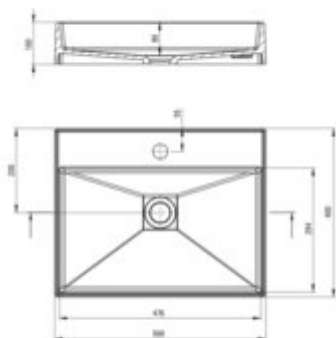

CORREO
Granite washbasin, countertop

Product code: CQR_SU5S

EAN: 5907650826613

Color: metallic grey

Warranty [years]: 10

Finish	metallic grey
Material	granite
Installation method	countertop/standing
Width [mm]	400
Length [mm]	500
Height [mm]	100
Depth [mm]	80
Pre-drilled tap holes	1
Antibacterial	yes
Hydrophobicity	yes
Without overflow	yes

Features:

- The finish enriched with silver ions adds antiseptic properties
- Properties of Deante granite: resistance to impact, high temperature, discoloration, therm
- Customizable elements - connect consoles and posts your way
- Hydrophobic properties repel water molecules
- Dedicated cleaning agent, safe for cleaned surfaces