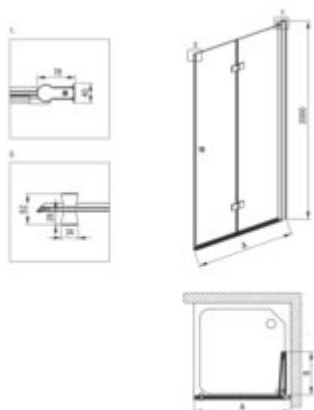

KERRIA PLUS

Shower doors, Kerria Plus system

Product code: KTSX047P

EAN: 5907650810674

Color: chrome

Warranty [years]: 5

Model	Size [mm]	A [mm]	B [mm]
KTSX047P	700x2000	670-685	205
KTSX047P	800x2000	770-785	205
KTSX047P	900x2000	870-885	205
KTSX047P	1000x2000	970-985	205

Shower door

Finish	chrome
Width [mm]	700
Height [mm]	2000
Glass finish	transparent
Glass thickness [mm]	6
Active cover	yes
installation	to be completed with KTS doors , to be completed with KTS walk-in
Side dimension [mm]	685
Adjustment range from [mm]	-10
Masking of assembly elements	yes
Profiles levelling the curvature of the walls	yes
Holders	with safety
Tempered glass TOTAL WHITE	yes
Reversible doors	yes
Silent closing	yes
Installation without shower tray	yes possible
Lifting hinges	yes
Hinges flush with the glass	yes

Features:

- Important! For recessed installation, be sure to buy the appropriate KTS_NOOX or KTS_000X
- Only the best materials, the quality of which has been confirmed by laboratory tests
- Possibility to install the cabin without a shower tray, directly on the tiles
- Hydrophobic Active-Cover coating that makes it easier for water to run off the glass
- Covering of assembly elements
- Modern handles with glass protection
- TOTALWHITE transparent glass
- Profiles leveling the curvature of the walls
- Hinges in the plane of the glass
- Dedicated cleaning agent, safe for cleaned surfaces
- Folding door handle included
- Reversible door that allows the cabin to be mounted on the right or left side
- Safe and durable tempered glass
- Precise door closing through lifting hinges
- Resistance to impacts, chemicals and stains in accordance with PN-EN 14428+A1:2008 norm, c
- Dedicated to Active Cover surfaces