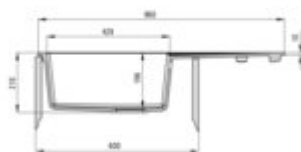

## Granite sink, 1-bowl with drainer

**Product code:** ZLM\_A113

**EAN:** 5907650834809

**Color:** alabaster

**Warranty [years]:** 18

### Sink

Finish	alabaster
Surface type	matte
Material	granite
Installation method	inset
Number of bowls	1
Minimum cabinet width [mm]	600
Width [mm]	500
Length [mm]	860
Height [mm]	210
Bowl depth [mm]	196
Cut-out Length [mm]	840
Cut-out Width [mm]	480
Reversible	yes
Equipped with accessories	yes
Drain diameter	3.5"
Number of pre-drilled holes	2