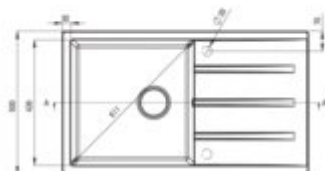

### Sink

Finish	alabaster
Surface type	matte
Material	granite
Installation method	inset
Number of bowls	1
Minimum cabinet width [mm]	600
Width [mm]	500
Length [mm]	860
Height [mm]	210
Bowl depth [mm]	196
Cut-out Length [mm]	840
Cut-out Width [mm]	480
Reversible	yes
Equipped with accessories	yes
Drain diameter	3.5"
Number of pre-drilled holes	2