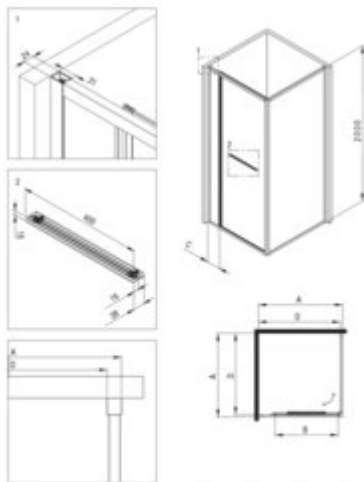

SQUARE

Shower cabin, square

Product code: KQB_0099P

EAN: 5907650898283

Color: chrome

Warranty [years]: 5

KQB	Size	A [mm]	B [mm]	C [mm]	D [mm]
KQB_0099P	800x800	790-800	800	112	755-775
KQB_0099P	900x900	890-900	900	112	855-875

Finish	chrome
Shape	square
Width [mm]	900
Length [mm]	900
Height [mm]	2000
Glass finish	transparent
Glass thickness [mm]	6
Active cover	yes
Adjustment range up to [mm]	20
Masking of assembly elements	yes
Profiles levelling the curvature of the walls	yes
Reversible doors	yes
Installation without shower tray possible	yes
Double top rollers with ball bearings	yes
Detachable lower rollers	yes

Features:

- The doors slide inside the enclosure - more space in every bathroom.
- Safe and durable tempered glass
- Hydrophobic Active-Cover coating that makes it easier for water to run off the glass
- Only the best materials, the quality of which has been confirmed by laboratory tests
- Dedicated to Active Cover surfaces
- Resistance to impacts, chemicals and stains in accordance with PN-EN 14428+A1:2008 norm, c
- Possibility to install the cabin without a shower tray, directly on the tiles
- Reversible door that allows the cabin to be mounted on the right or left side
- Profiles leveling the curvature of the walls
- Covering of assembly elements
- Double top rollers with ball bearings
- Dedicated cleaning agent, safe for cleaned surfaces