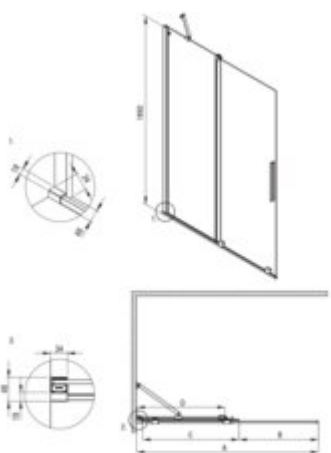

PRIZMA

Shower wall, walk-in

Product code: KTJ_A34R

EAN: 5907650881353

Color: bianco

Warranty [years]: 5

Model	Size	A (mm)	B (mm)	C (mm)	D (mm)
KTJ K30R	800x1950	780-800	310	420	370
KTJ K30R	900x1950	880-900	360	470	420
KTJ K30R	1000x1950	980-1000	410	520	470
KTJ K30R	1200x1950	1180-1200	510	620	570
KTJ K34R	1400x1950	1380-1400	610	720	670

Width [mm]	1400
Height [mm]	1950
Glass finish	transparent
Glass thickness [mm]	6
Active cover	yes
Side dimension [mm]	1400
Railings	short to perpendicular wall/long to parallel wall
Reversible doors	yes
Installation without shower tray possible	yes

Features:

- Safe and durable tempered glass
- Possibility to install the cabin without a shower tray, directly on the tiles
- Hydrophobic Active-Cover coating that makes it easier for water to run off the glass
- Dedicated to Active Cover surfaces
- Only the best materials, the quality of which has been confirmed by laboratory tests
- Reversible door that allows the cabin to be mounted on the right or left side
- The set includes two rails - short and long
- Resistance to impacts, chemicals and stains in accordance with PN-EN 14428+A1:2008 norm, c
- Can be combined with a second sliding wall and the Prizma walk-in shower wall
- Possibility of mounting the cabin directly on tiles or on Correo granite (KQR) and Kerria Plus acrylic (KTS) shower trays
- Free combination of elements
- Innovative and easy-to-maintain coating - bianco