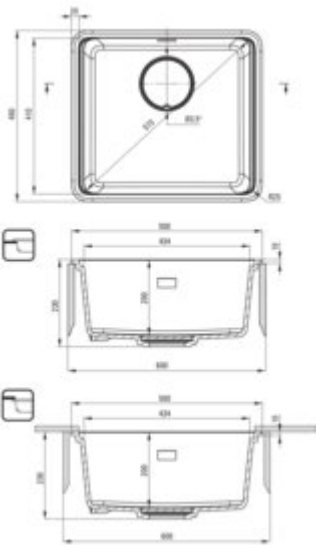

MOMI Granite sink, 1-bowl

Product code: ZKM_T10A

EAN: 5907650831211

Color: anthracite metallic

Warranty [years]: 18

Sink

Finish	anthracite metallic
Surface type	matte
Material	granite
Installation method	inset, undermount
Minimum cabinet width [mm]	600
Width [mm]	450
Length [mm]	500
Height [mm]	230
Bowl depth [mm]	200
Cut-out Length [mm]	480
Cut-out Width [mm]	430
Cut-out Length [mm]	460
Cut-out Width [mm]	410
Reversible	yes
Equipped with accessories	yes
Drain diameter	3.5"
Additional features	cutting board included, drain cover included

Sink waste kit

Finish	steel
Plug type	manual
Low siphon/ Space saver	yes
possibility to connect a dishwasher/ washing machine	yes

Features:

- Deante Design Studio Collection
- Harmonious design
- Deep bowl
- Under-mounting possible
- ATTENTION! Before cutting a hole in the tabletop to install the sink, take into account th
- Granite drain cover
- Chopping board included
- Properties of Deante granite: resistance to impact, high temperature, discoloration, therm
- Hydrophobic properties repel water molecules
- Space-saving siphon which facilitates e.g. sorting waste
- Dedicated cleaning agent, safe for cleaned surfaces
- The finish enriched with silver ions adds antiseptic properties