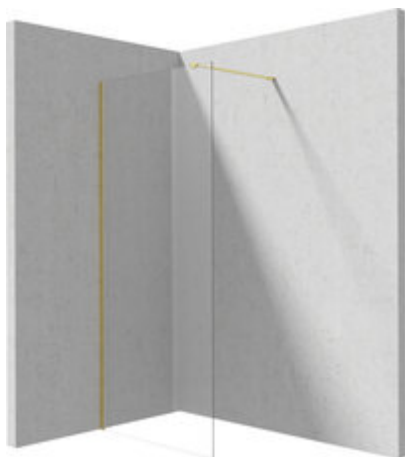

PRIZMA

Shower wall, walk-in

Product code: KTJ_R31P

EAN: 5907650881643

Color: brushed gold

Warranty [years]: 5

Model	Size	A (mm)	B (mm)
KTJ_R31P	1000x1950	800	800
KTJ_R31P	800x1950	700	700
KTJ_R31P	1000x1950	800	800
KTJ_R31P	1000x1950	800	800
KTJ_R31P	1100x1950	900	900
KTJ_R31P	1200x1950	1000	1000

Shower door

rails adjustable stiffening the cabin

Showe cabin

Finish brushed gold

Width [mm] 1100

Height [mm] 1950

Glass finish transparent

Glass thickness [mm] 6

Active cover yes

Side dimension [mm] 1080

Reversible doors yes

Installation without shower tray

possible yes

Features:

- Safe and durable tempered glass
- Possibility to install the cabin without a shower tray, directly on the tiles
- Hydrophobic Active-Cover coating that makes it easier for water to run off the glass
- Dedicated to Active Cover surfaces
- Only the best materials, the quality of which has been confirmed by laboratory tests
- Reversible door that allows the cabin to be mounted on the right or left side
- Resistance to impacts, chemicals and stains in accordance with PN-EN 14428+A1:2008 norm, c
- Can be combined with a second sliding wall and the Prizma walk-in shower wall
- Possibility of mounting the cabin directly on tiles or on Correo granite (KQR) and Kerria Plus acrylic (KTS) shower trays
- Free combination of elements
- Innovative and easy to maintain brushed gold coating