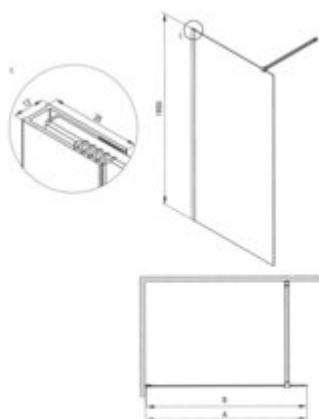

PRIZMA

Shower wall, walk-in

Product code: KTJ_R31P

EAN: 5907650881643

Color: brushed gold

Warranty [years]: 5

Model	Size	A (mm)	B (mm)
KTJ_R31P	1000x1950	800	800
KTJ_R31P	800x1950	700	700
KTJ_R31P	1000x1950	800	800
KTJ_R31P	1000x1950	800	800
KTJ_R31P	1100x1950	900	900
KTJ_R31P	1200x1950	1000	1000

Shower door

rails adjustable stiffening the cabin

Showe cabin

Finish brushed gold

Width [mm] 1100

Height [mm] 1950

Glass finish transparent

Glass thickness [mm] 6

Active cover yes

Side dimension [mm] 1080

Reversible doors yes

Installation without shower tray

possible yes

Features:

- Safe and durable tempered glass
- Possibility to install the cabin without a shower tray, directly on the tiles
- Hydrophobic Active-Cover coating that makes it easier for water to run off the glass
- Dedicated to Active Cover surfaces
- Only the best materials, the quality of which has been confirmed by laboratory tests
- Reversible door that allows the cabin to be mounted on the right or left side
- Resistance to impacts, chemicals and stains in accordance with PN-EN 14428+A1:2008 norm, c
- Can be combined with a second sliding wall and the Prizma walk-in shower wall
- Possibility of mounting the cabin directly on tiles or on Correo granite (KQR) and Kerria Plus acrylic (KTS) shower trays
- Free combination of elements
- Innovative and easy to maintain brushed gold coating