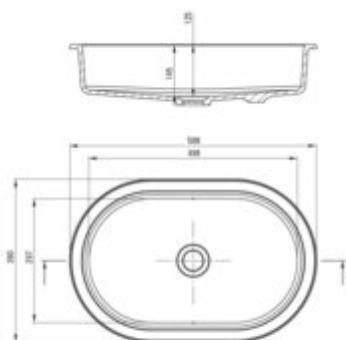

SILIA

Granite washbasin, undermount/inset

Product code: CQS_SU6U

EAN: 5907650841937

Color: metallic grey

Warranty [years]: 10

Finish	metallic grey
Material	granite
Installation method	undermount
Width [mm]	390
Length [mm]	588
Height [mm]	145
Antibacterial	yes
Hydrophobicity	yes
Without overflow	yes

Features:

- Deante Design Studio Collection
- Only the best materials, the quality of which has been confirmed by laboratory tests
- Properties of Deante granite: resistance to impact, high temperature, discoloration, therm
- Hydrophobic properties repel water molecules
- The finish enriched with silver ions adds antiseptic properties
- Dedicated cleaning agent, safe for cleaned surfaces