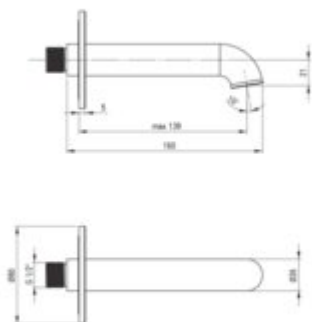

## Washbasin and bath spout

**Product code:** NQS\_R80K

**EAN:** 5907650882169

**Color:** brushed gold

**Warranty [years]:** 2

### Aerator

Aerator type	silicone, laminar
Stream type	aerated
Aerator size	M24
Thread type	external

### Spout

Finish	brushed gold
Spout type	bath and washbasin
Material	brass
Spout type	still
Range of shower/ bath spout [mm]	147
Spout length [mm]	160
aerator	yes
Concealed mounting	yes
Additional features	dodatkowy aerator umywalkowy w komplecie