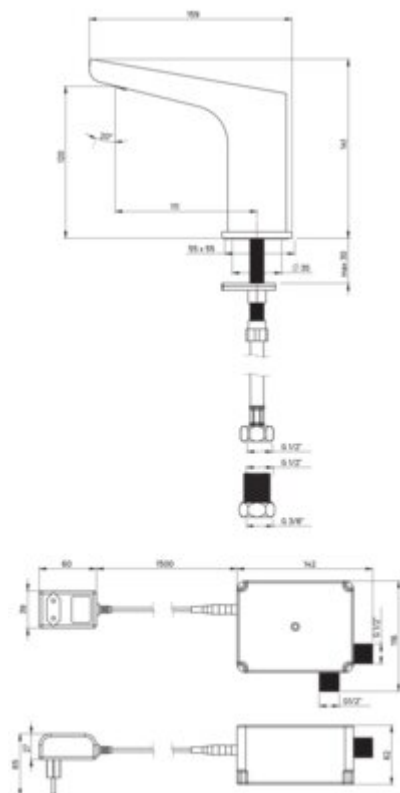

## Washbasin tap, contactless

Product code: BQH\_028V

EAN: 5908212089408

Color: chrome

Warranty [years]: 7

### Mixer

Finish	chrome
Material	brass
Mixer type	sensor
Installation method	standing
Total mixer height [mm]	141
Flow class [l/min]	Z - 4-9 l/min
Acoustic group [dB]	I (x <= 20)
Check valves	yes

### Spout

Spout type	still
Mixer spout range [mm]	111
Material	brass

### Connecting hose

Length [mm]	450
Installation thread	1/2"
Connection thread	M8