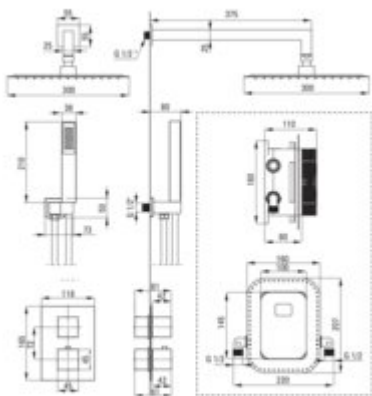

### Mixer (BXY\_0EAT)

Mixer type	Concealed BOX, thermostatic
Installation method	concealed

### Spout

Spout type	still
Range of shower/ bath spout [mm]	375

### Shower overhead

Shape	square
Material	steel 304
Width [mm]	300
Length [mm]	300
thickness	55
Anti-calc	yes
Number of functions	1
Stream type	rain
Quick response time for turning the water on and off	yes

### Hose

Length [mm]	1500
Braid material	PVC
Anti-twist	1