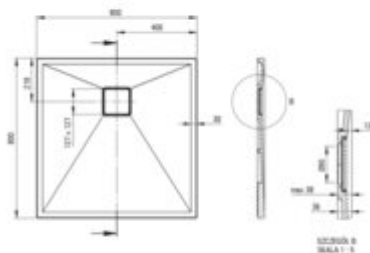

CORREO

Granite shower tray, square

Product code: KQR_A42B

EAN: 5907650835684

Color: alabaster

Warranty [years]: 10

Finish	white
Material	granite
Shape	square
Width [mm]	800
Length [mm]	800
Height [mm]	36
Installation method	directly on the spout, on the construction material support, on the floor level
Drain diameter	90
possibility to cut to size	yes
Hydrophobicity	yes

Features:

- Properties of Deante granite: resistance to impact, high temperature, discoloration, therm
- Hydrophobic properties repel water molecules
- For installation at floor level, directly on the screed or supported by construction mater
- Possibility of cutting the granite shower tray
- Warning! The NHC_029C siphon fits this shower tray
- Warning! The NHC_029D siphon fits this shower tray
- Dedicated cleaning agent, safe for cleaned surfaces
- Only the best materials, the quality of which has been confirmed by laboratory tests
- Anti-slip properties of granite shower trays
- The finish enriched with silver ions adds antiseptic properties