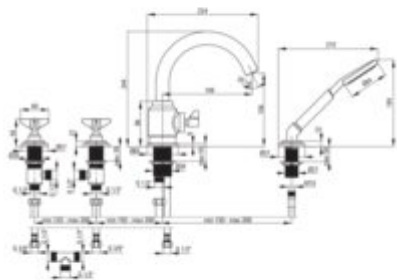

TEMISTO

Bath mixer, 4-hole

Product code: BQT_M14D

EAN: 5908212076033

Color: brass

Warranty [years]: 7

Mixer

Finish	brass
Material	brass
Mixer type	two-handle
Installation method	standing
Total mixer height [mm]	238
Flow class [l/min]	S - 15.1-19.8 l/min
Acoustic group [dB]	I (x ≤ 20)

Mixer cartridge

Ceramic cartridge size	1/2"
------------------------	------

Spout

Spout type	still
Mixer spout range [mm]	189
Material	brass

Function switch

Switch type	ceramic mechanical
-------------	--------------------

Aerator

Aerator type	swivel
Aerator size	M24

Connecting hose

Length [mm]	450
Installation thread	3/8"
Connection thread	M8

Hose

Length [mm]	1500
Braid type	double braided
Anti-twist	2

Hand shower

Number of functions	1
Anti-calc	yes

Features:

- Deante Design Studio Collection
- Design that connects the past with the future
- Hand-crafted elements
- Ceramic function switch
- The mixer body is made of the highest quality brass
- The mixer is equipped with a stream aerator
- The movable aerator allows you to direct the water stream
- The mounting sleeve facilitates the installation of the mixer
- 45 cm connection hoses included
- Innovative and durable brass color coating
- Anti-twist system, preventing the hose from twisting
- Only the best materials, the quality of which has been confirmed by laboratory tests
- Durable hose ends made of brass
- Anti-calc hand shower
- Cleaning agent for fixtures in all colors available