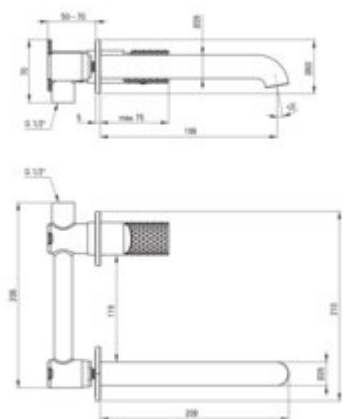

SILIA HEXA

Washbasin tap, concealed

Product code: BHS_F54L

EAN: 5907650886709

Color: brushed steel

Warranty [years]: 7

Mixer

Finish	steel
Material	brass
Mixer type	single-handle, mixer
Installation method	concealed
Flow class [l/min]	Z - 4-9 l/min
Acoustic group [dB]	I (x <= 20)

Mixer cartridge

Ceramic cartridge size	25 mm
------------------------	-------

Spout

Spout type	still
Mixer spout range [mm]	223
Material	brass

Aerator (XDCTOPCDO)

Aerator type	honeycomb, swivel
Aerator size	M18.5

Aerator (XDCTOTUDO)

Aerator size	M16.5
--------------	-------

Features:

- Deante Design Studio Collection
- Decorative lever - jewelry for your bathroom
- Noble form and timeless simplicity
- Innovative and easy to maintain brushed steel coating
- Coating applied using the PVD method
- Flush-mounted installation ensures the aesthetics of the bathroom
- The faucet includes a concealed element
- The mixer body is made of the highest quality brass
- The movable aerator allows you to direct the water stream
- Only the best materials, the quality of which has been confirmed by laboratory tests
- The mixer is equipped with a stream aerator
- Z flow class (4-9 l/min) allowing for water consumption reduction
- Cleaning agent for fixtures in all colors available