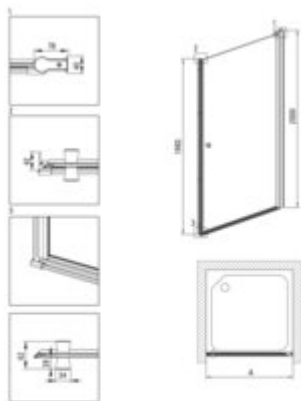

KERRIA PLUS

Shower doors

Product code: KTSW046P

EAN: 5907650860211

Color: chrome

Warranty [years]: 5

Model	Size (mm)	A (mm)	A + 40 (mm)	A + 40 (mm)	A + 40 (mm)
KTSW046P + KTS_000	900x2000	475-000	520-000	520-000	520-000
KTSW046P + KTS_001	900x2000	575-000	620-000	620-000	620-000
KTSW046P + KTS_002	700x2000	475-000	520-000	520-000	520-000
KTSW046P + KTS_003	900x2000	475-000	520-000	520-000	520-000
KTSW046P + KTS_004	900x2000	475-000	520-000	520-000	520-000

Finish	chrome
Width [mm]	600
Height [mm]	2000
Glass finish	transparent
Glass thickness [mm]	6
Active cover	yes
installation	to be completed with KTS doors , to be completed with KTS walk-in
Side dimension [mm]	600
Masking of assembly elements	yes
Profiles levelling the curvature of the walls	yes
Holders	with safety
Tempered glass TOTAL WHITE	yes
Reversible doors	yes
Silent closing	yes
Installation without shower tray	yes possible
Lifting hinges	yes

Features:

- Important! For recessed installation, be sure to buy the appropriate KTS_NOOX or KTS_000X
- Possibility to install the cabin without a shower tray, directly on the tiles
- Active Cover coating
- Dedicated to Active Cover surfaces
- Profiles leveling the curvature of the walls
- TOTALWHITE transparent glass
- Safe and durable tempered glass
- Reversible door that allows the cabin to be mounted on the right or left side
- The profile system makes it possible to reduce the curvature of the walls
- Only the best materials, the quality of which has been confirmed by laboratory tests
- Resistance to impacts, chemicals and stains in accordance with PN-EN 14428+A1:2008 norm, c
- Dedicated cleaning agent, safe for cleaned surfaces